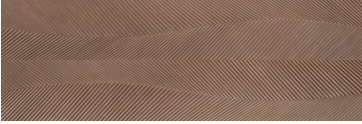

Concreto Dobraduras Mix| V3

12x36 NAT RECT #29419E

Ms. Barcelona Acero Saracend| V3

12x36 NAT RECT #29424E

Betula Escura Origens| V2

12x36 MATTE RECT #201692E

Glacier White| V1

12x24 GLOSSY RECT #202218E

Oceana White| V1

12x24 GLOSSY RECT #12263E

TECH DATA

Finish	Freeze Resistant	Shade Variation	Color Body	Water Absorption	Stain Resistant	DCOF AcuTest	Chemical Resistant	Breaking Strength	Mohs Hardness
MATTE	N/A	V1 V2	N/A	≤ 20%	Class A	N/A	Class A	≥125lbf	N/A
GLOSSY	N/A	V1	N/A	≤ 20%	Class E	N/A	Class E	≥125lbf	N/A
NATURAL	Resistant	V1 V3	N/A	≤ 0.5%	Class A	N/A	Class A	≥275lbf	N/A