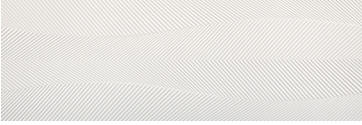

Betula Clara Origens| V2

Branco Origens| V1

12x36 MATTE RECT #201701E